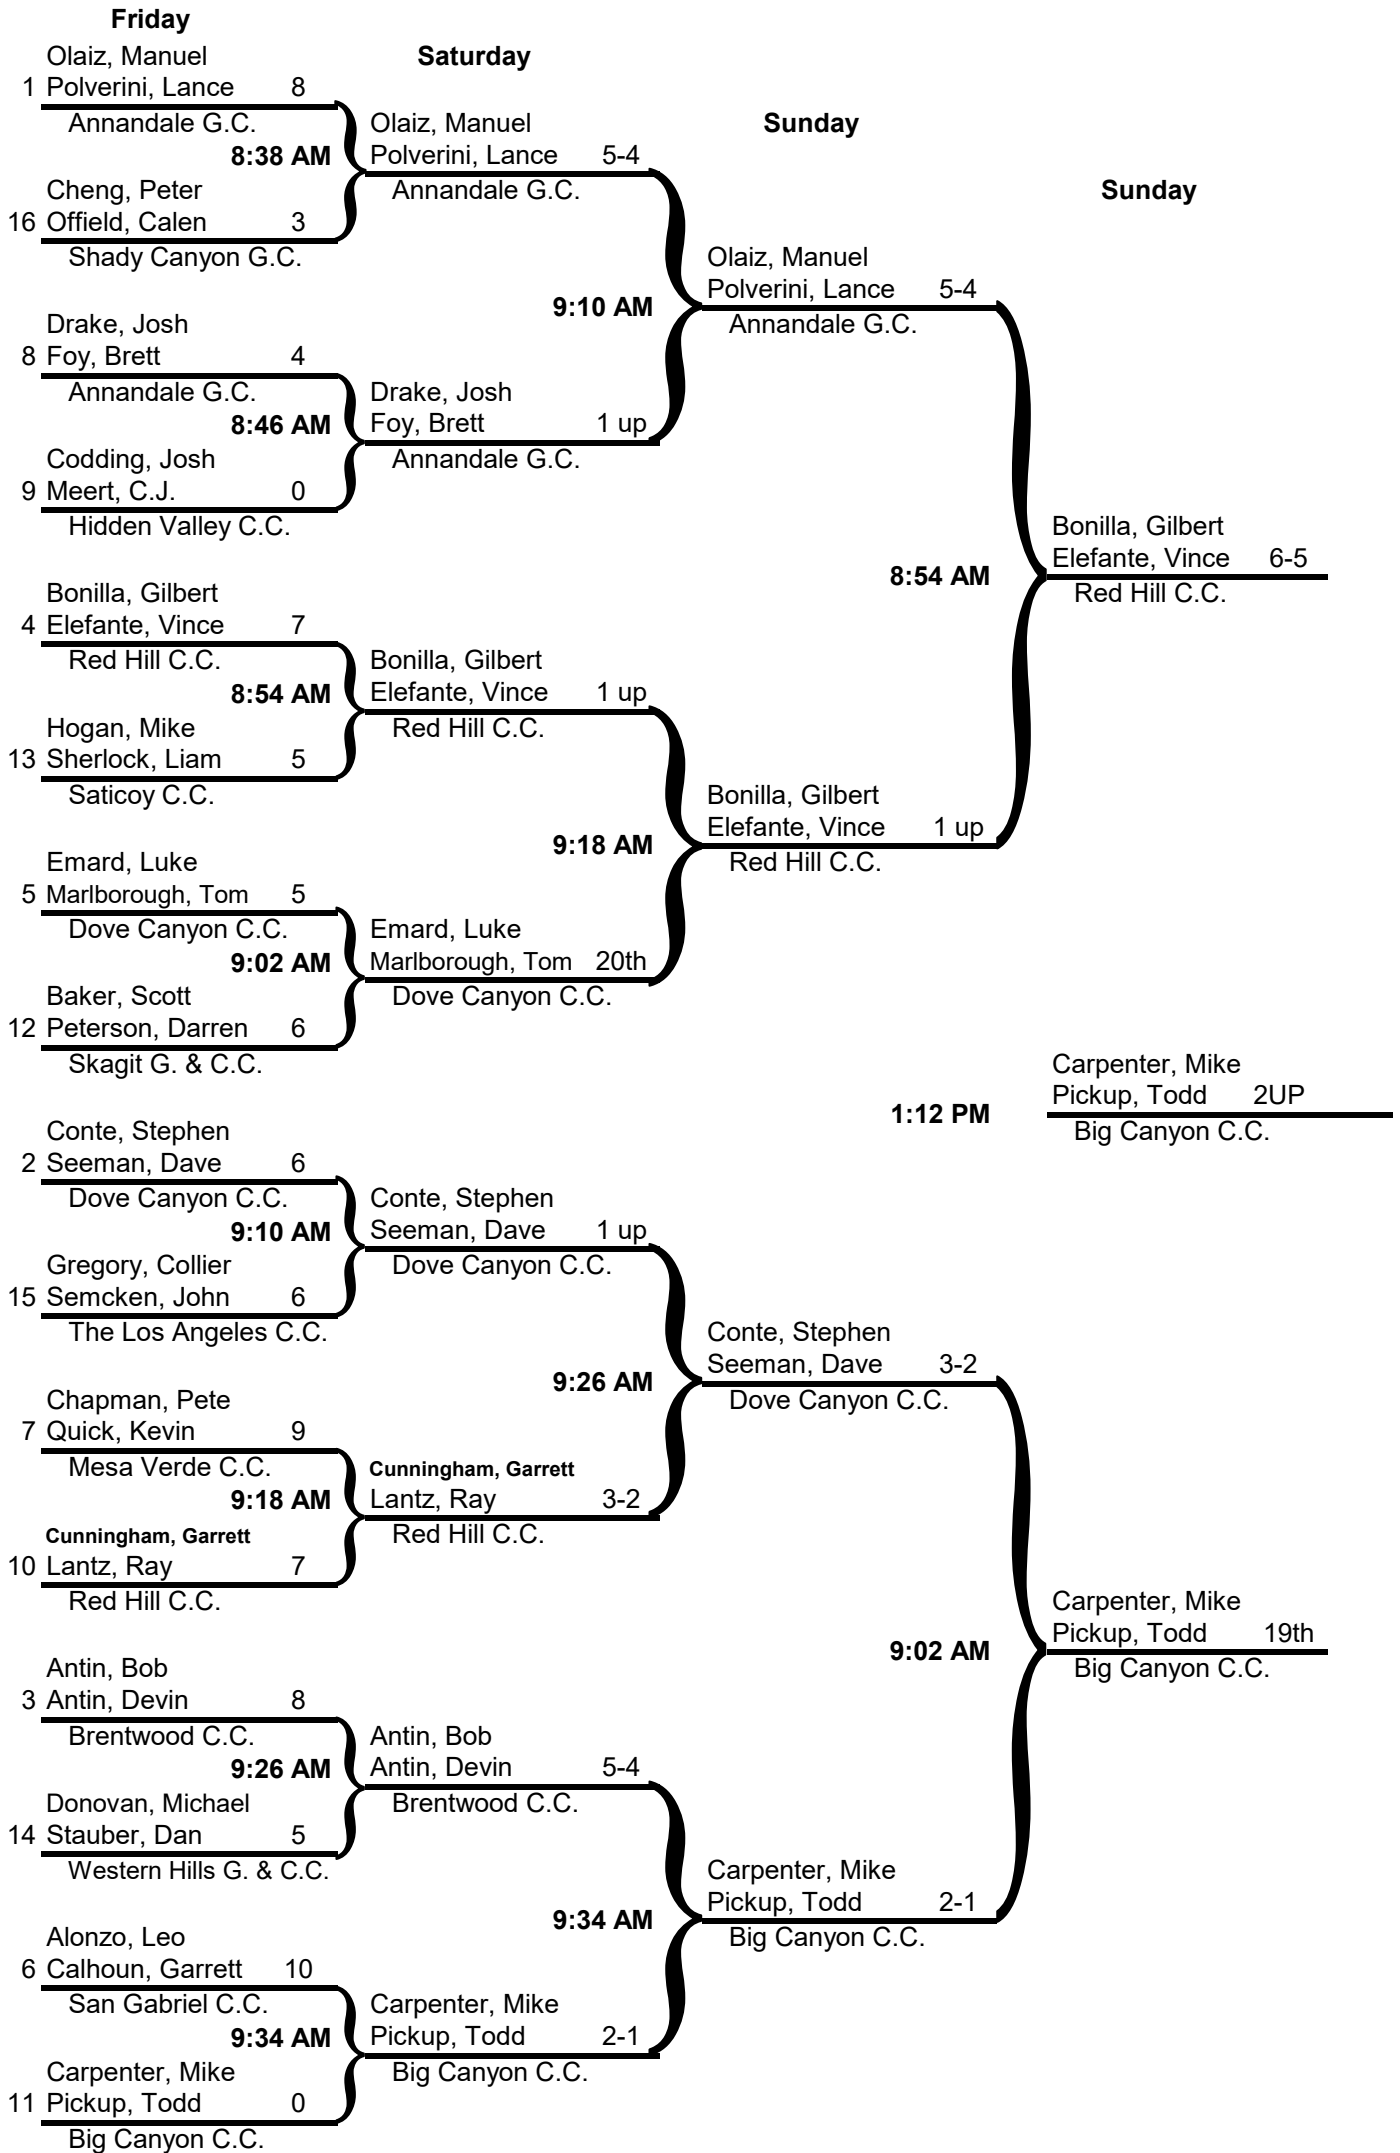

San Gabriel Country Club

2019 Padre Flight

This flight has 1-73 and 10-74s and 5-75s