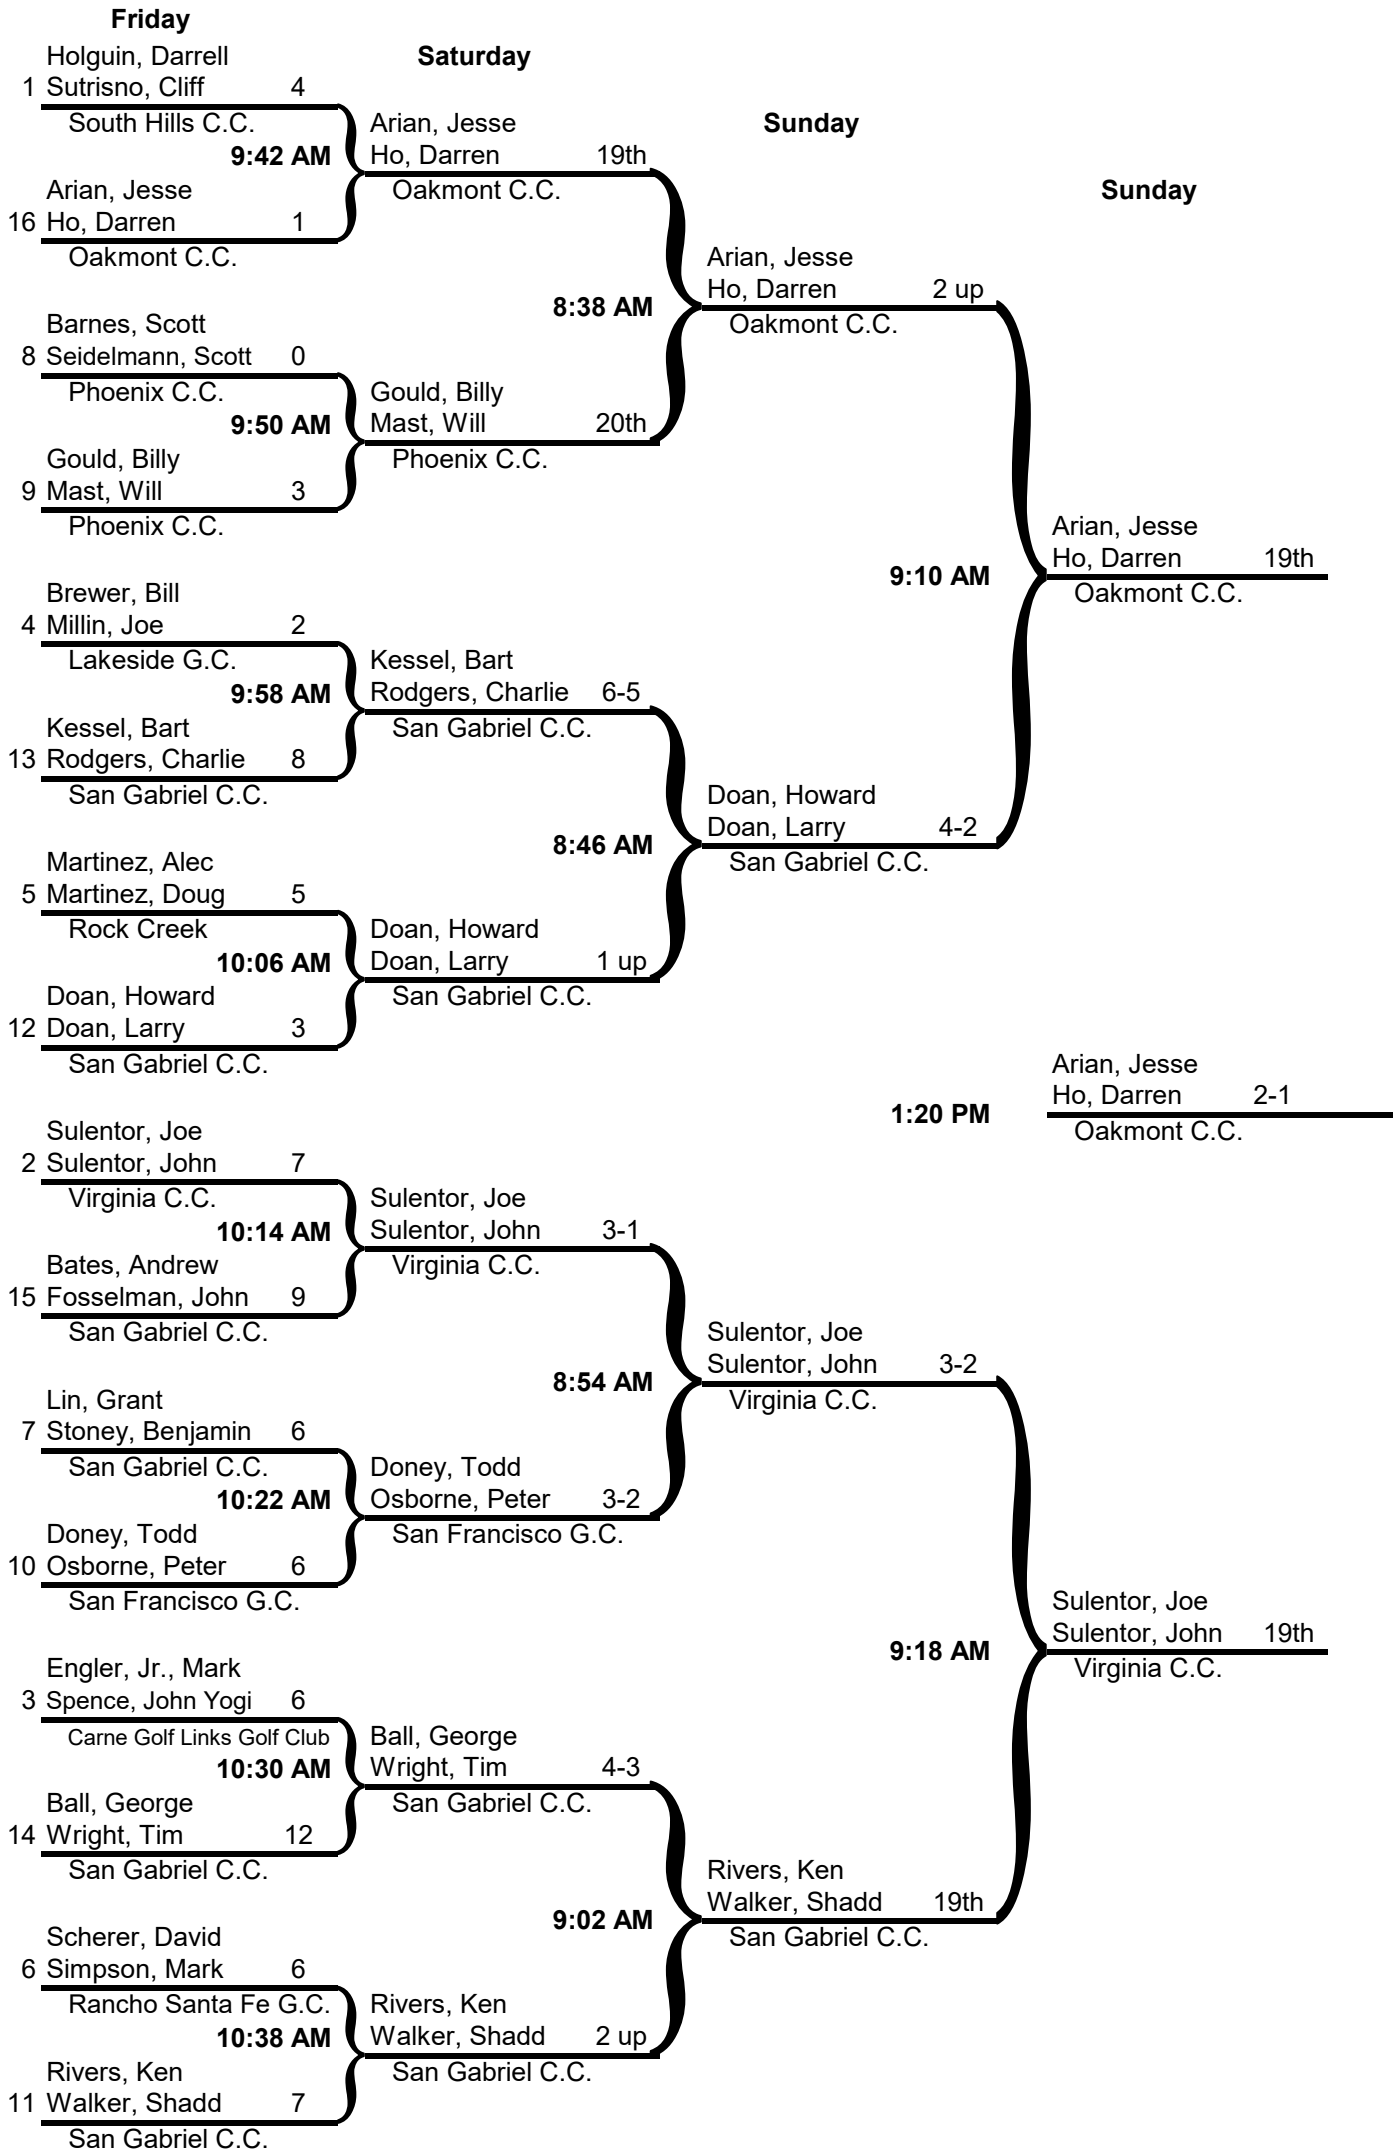

# San Gabriel Country Club

## 2019 Mission Flight

This flight has 6-72s and 10-73s