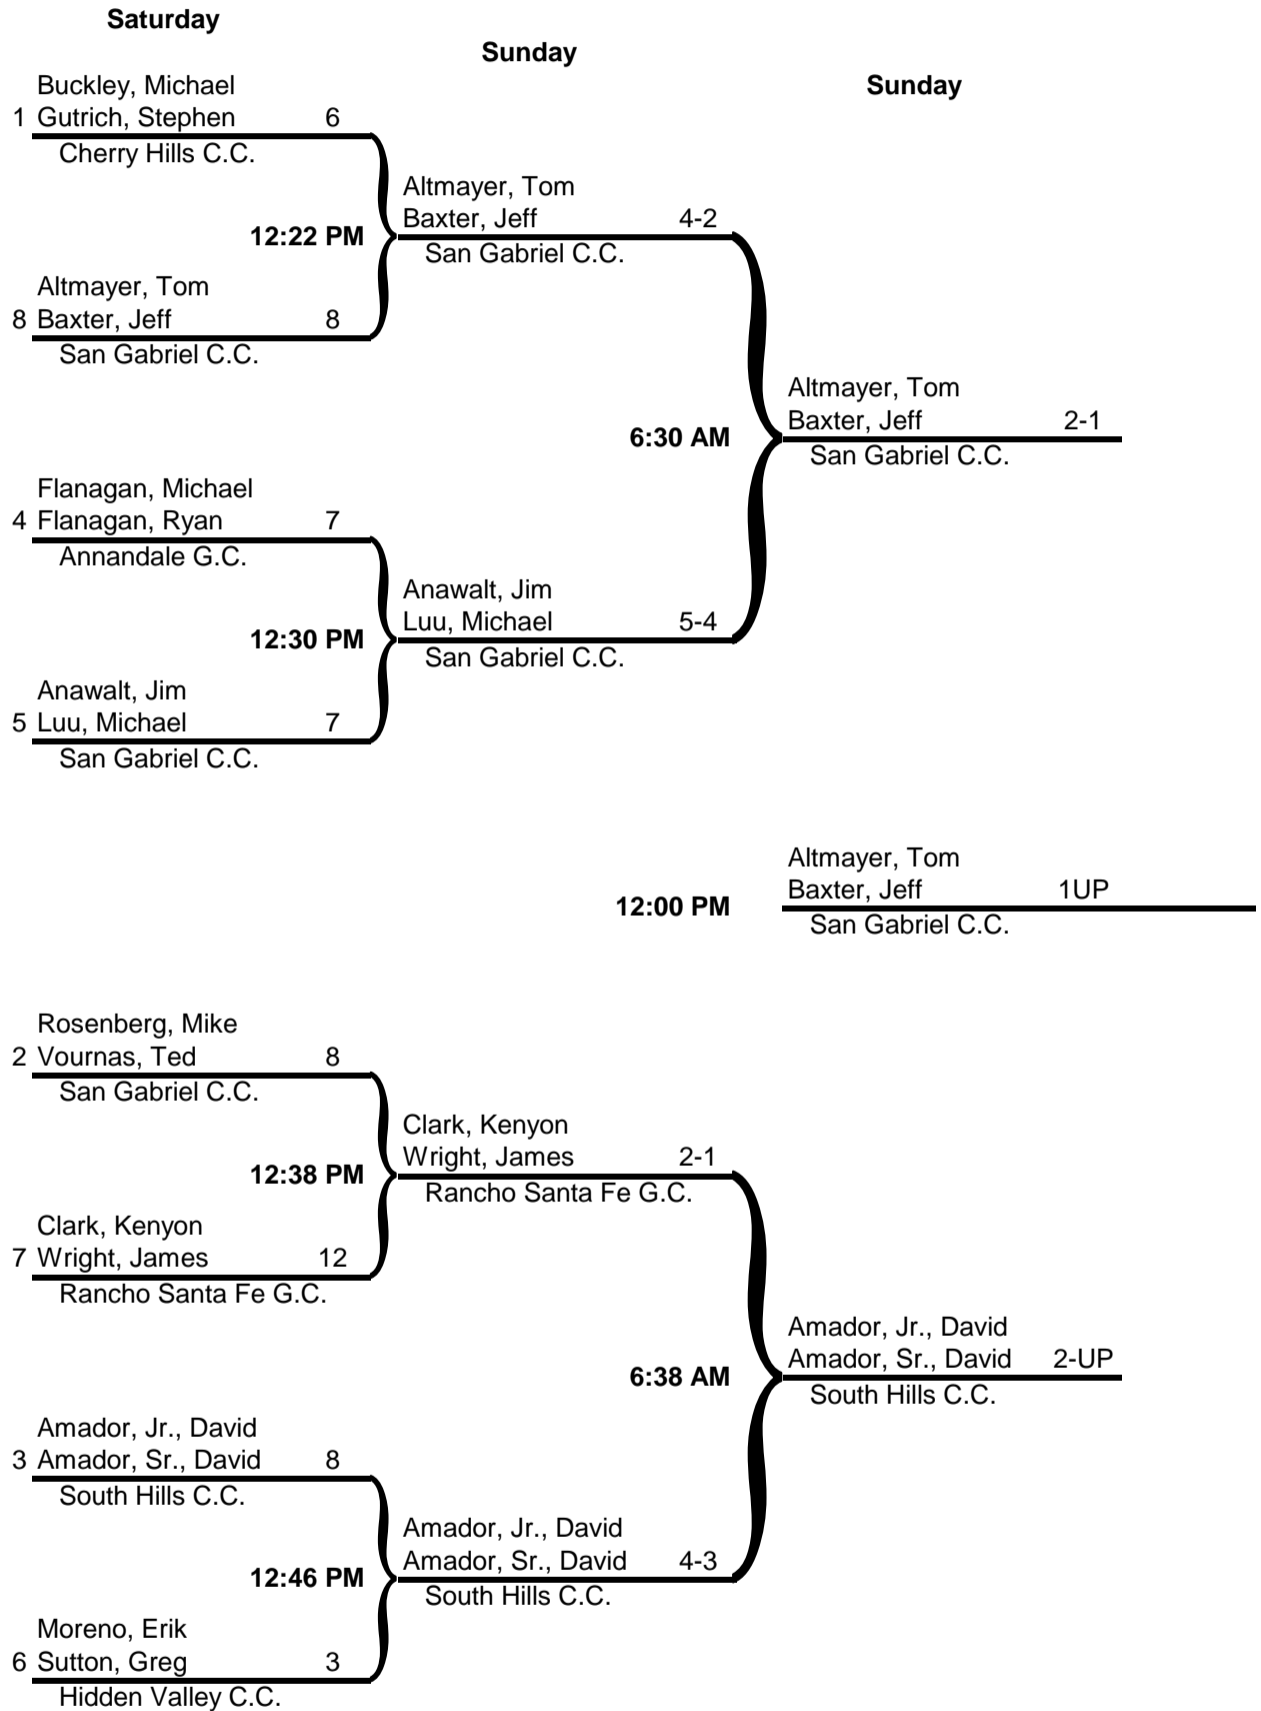

San Gabriel Country Club

2015 Peon Flight

This flight has 7-79s and 1-80