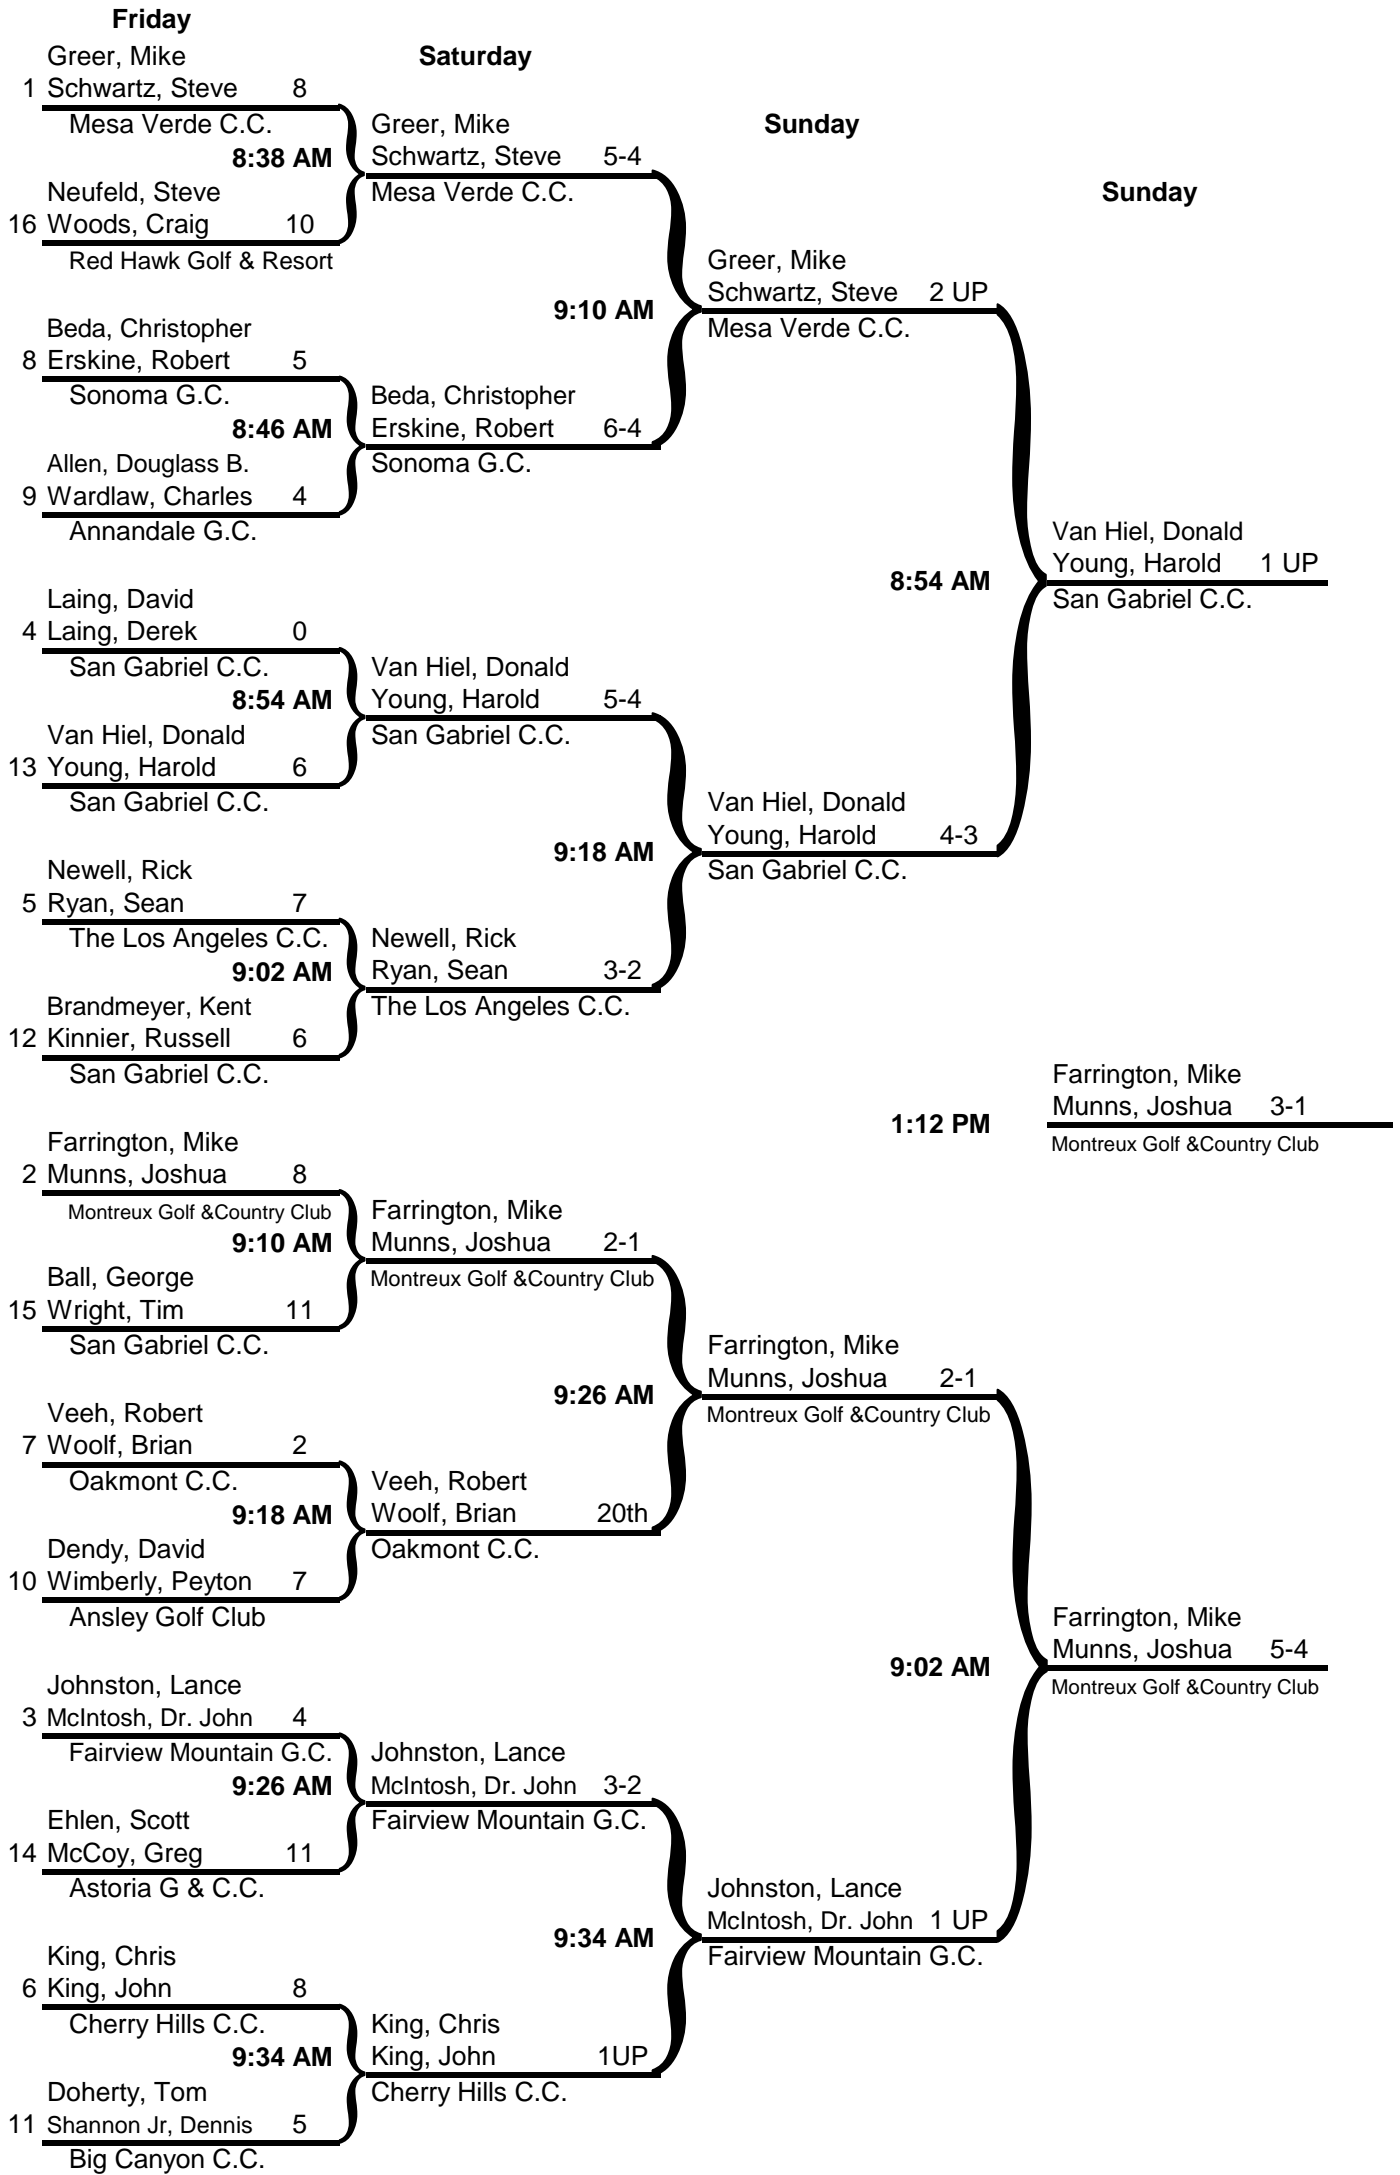

# San Gabriel Country Club

## 2015 Padre Flight

This flight has 14-75s and 2-76s

Flight 4