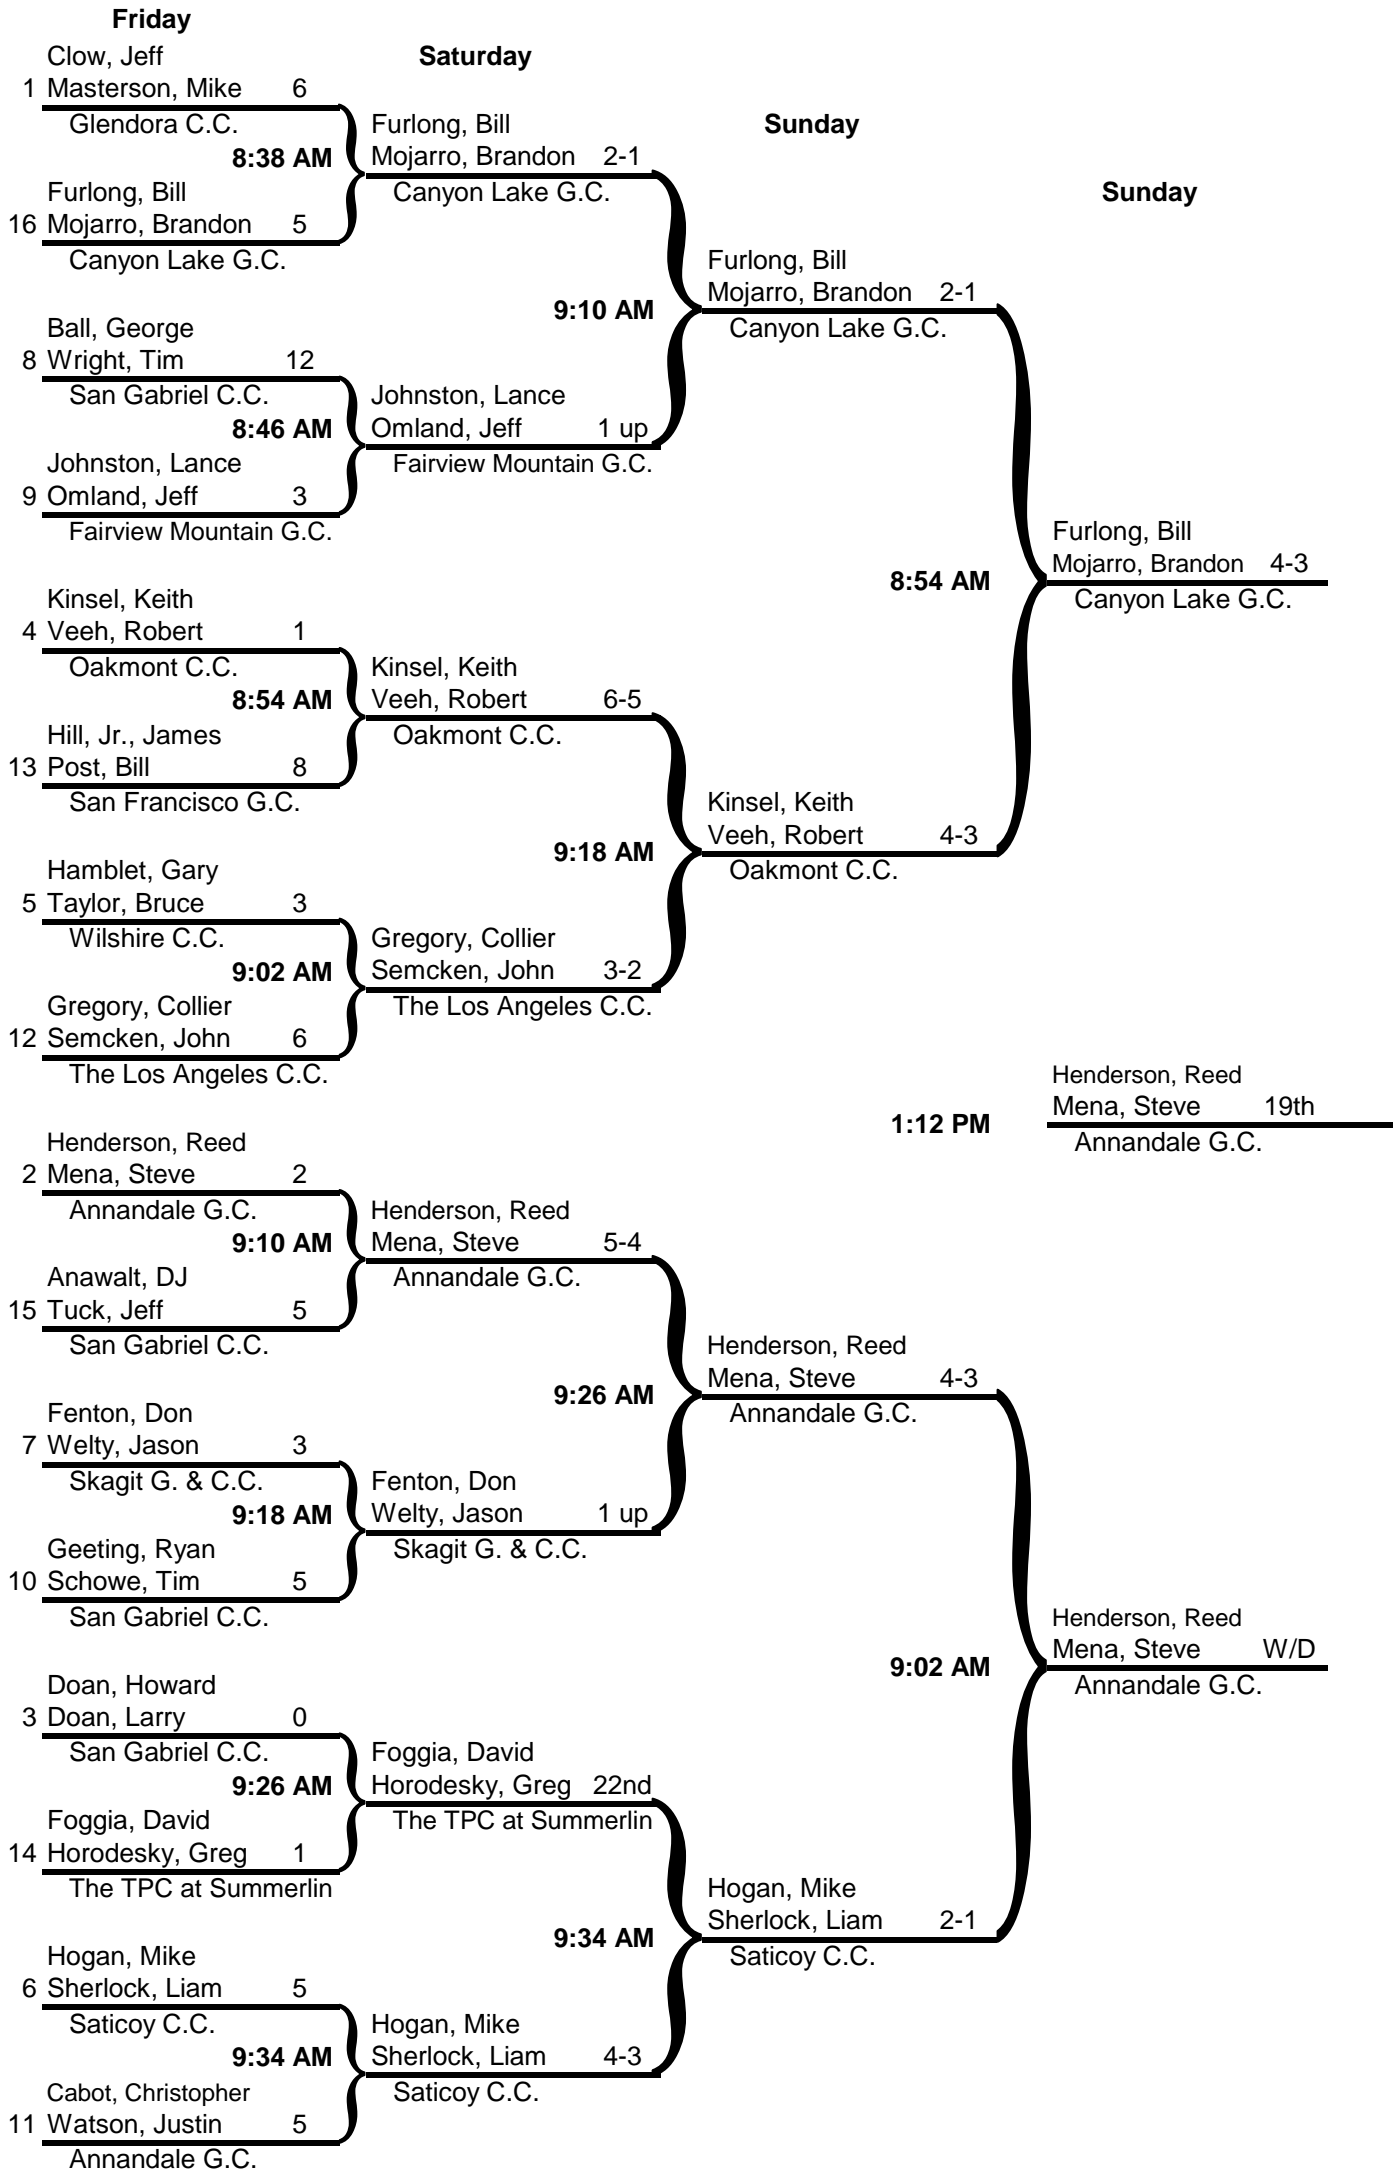

San Gabriel Country Club

2018 Padre Flight

1:12 PM

Henderson, Reed
Mena, Steve 19th
Annandale G.C.

9:02 AM

Henderson, Reed
Mena, Steve W/D
Annandale G.C.

This flight has 13-73s and 3-74s

Flight 4