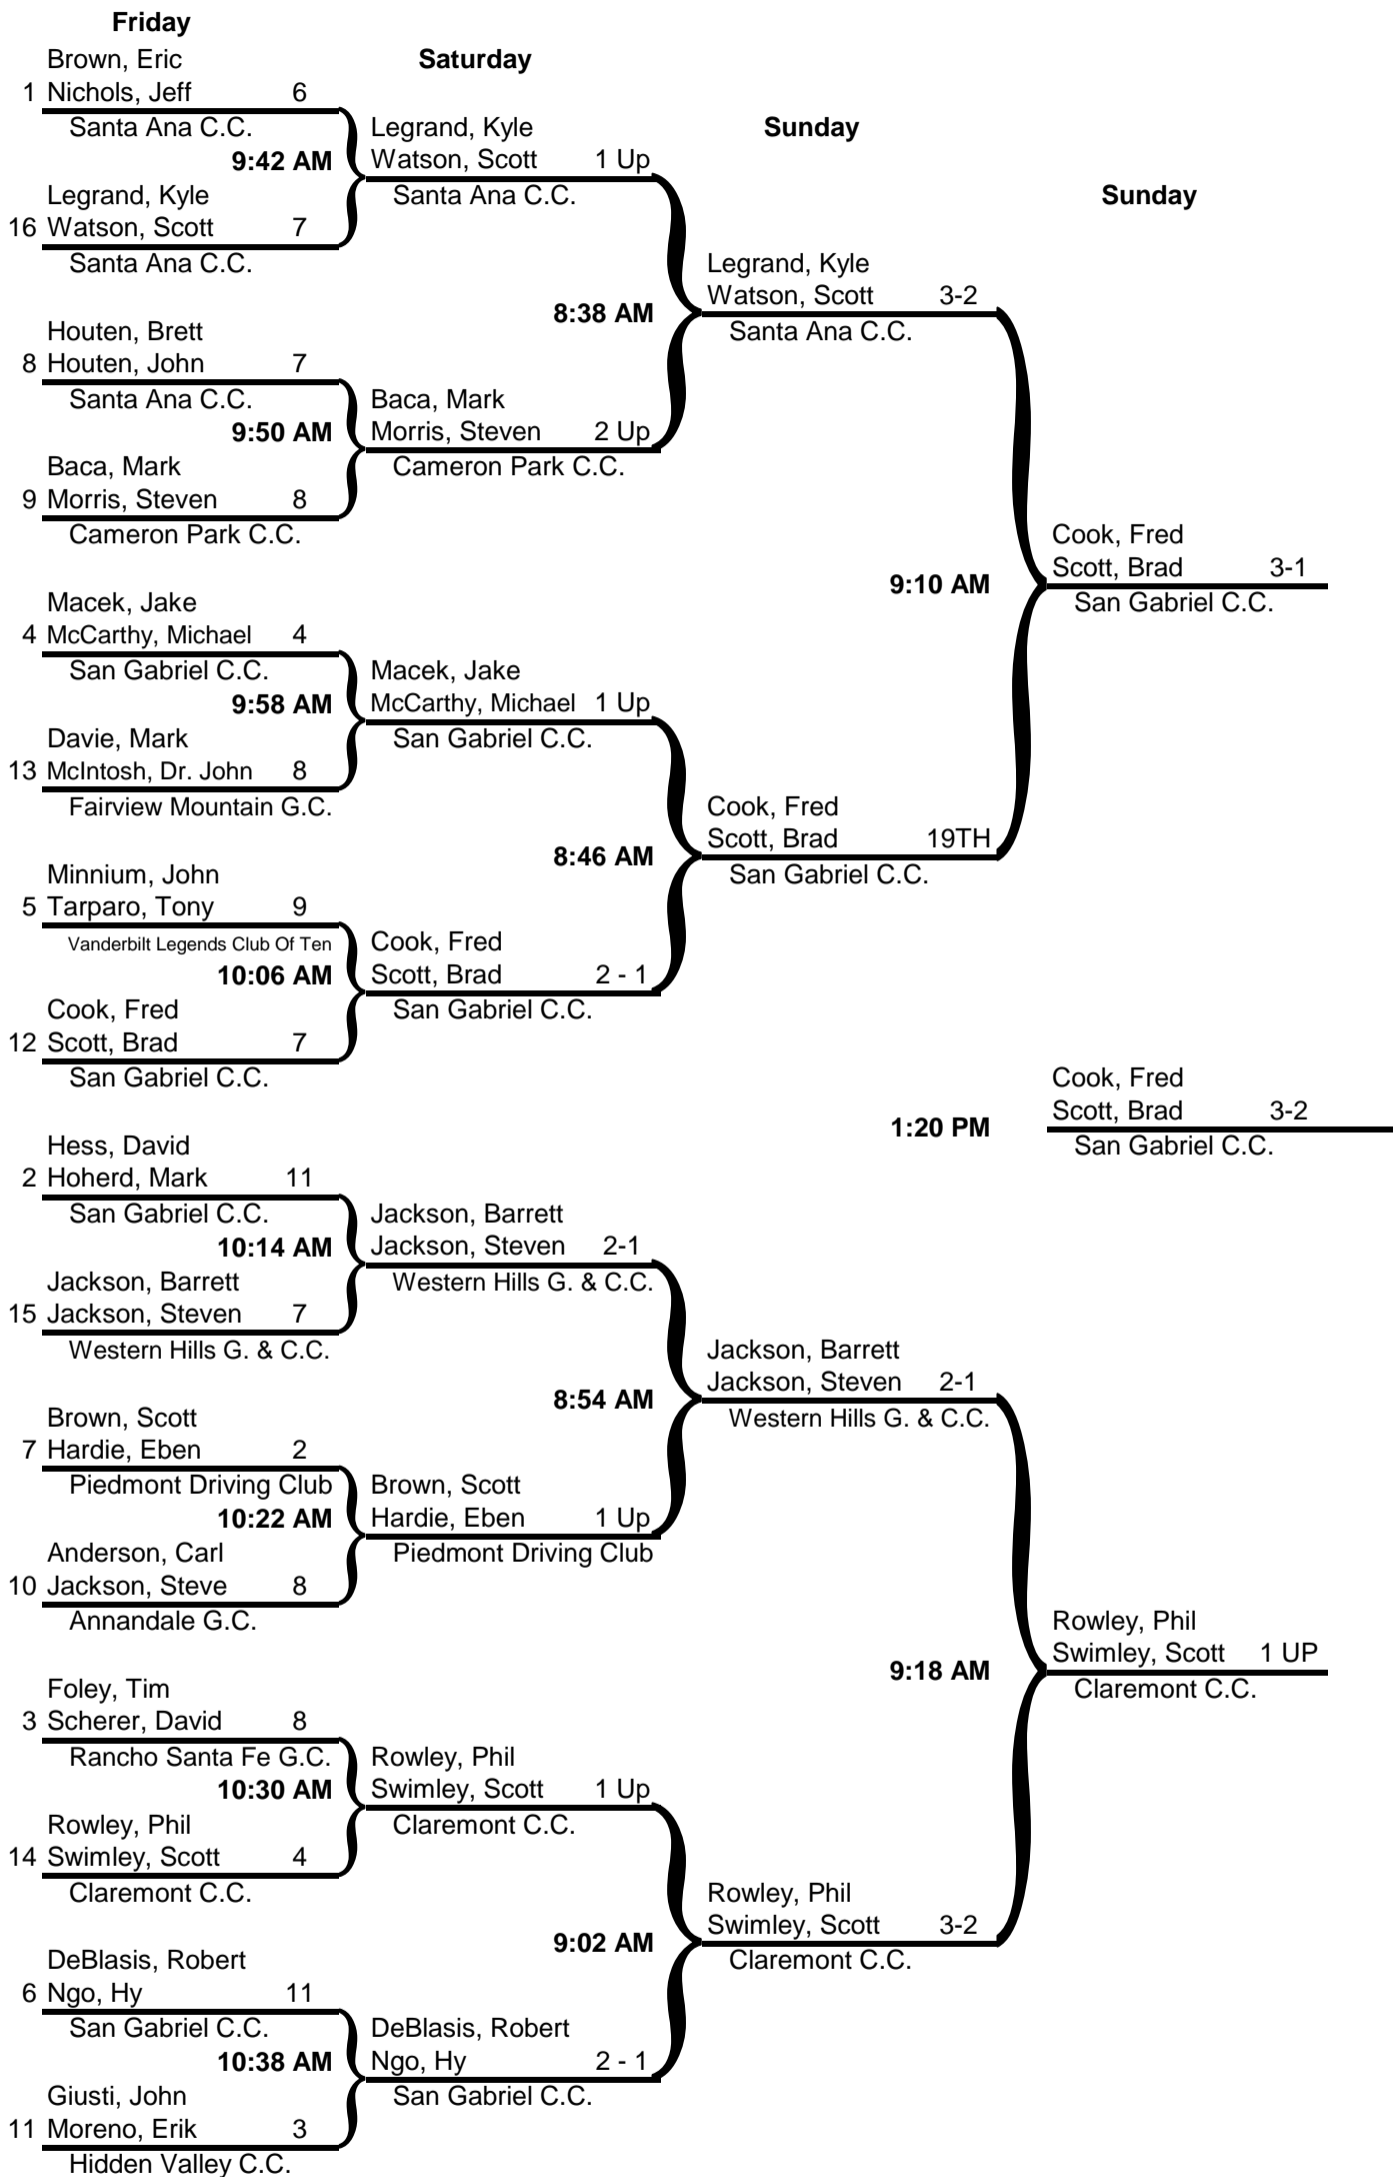

San Gabriel Country Club

2017 Mission Flight

This flight has 4-72s and 12-73s