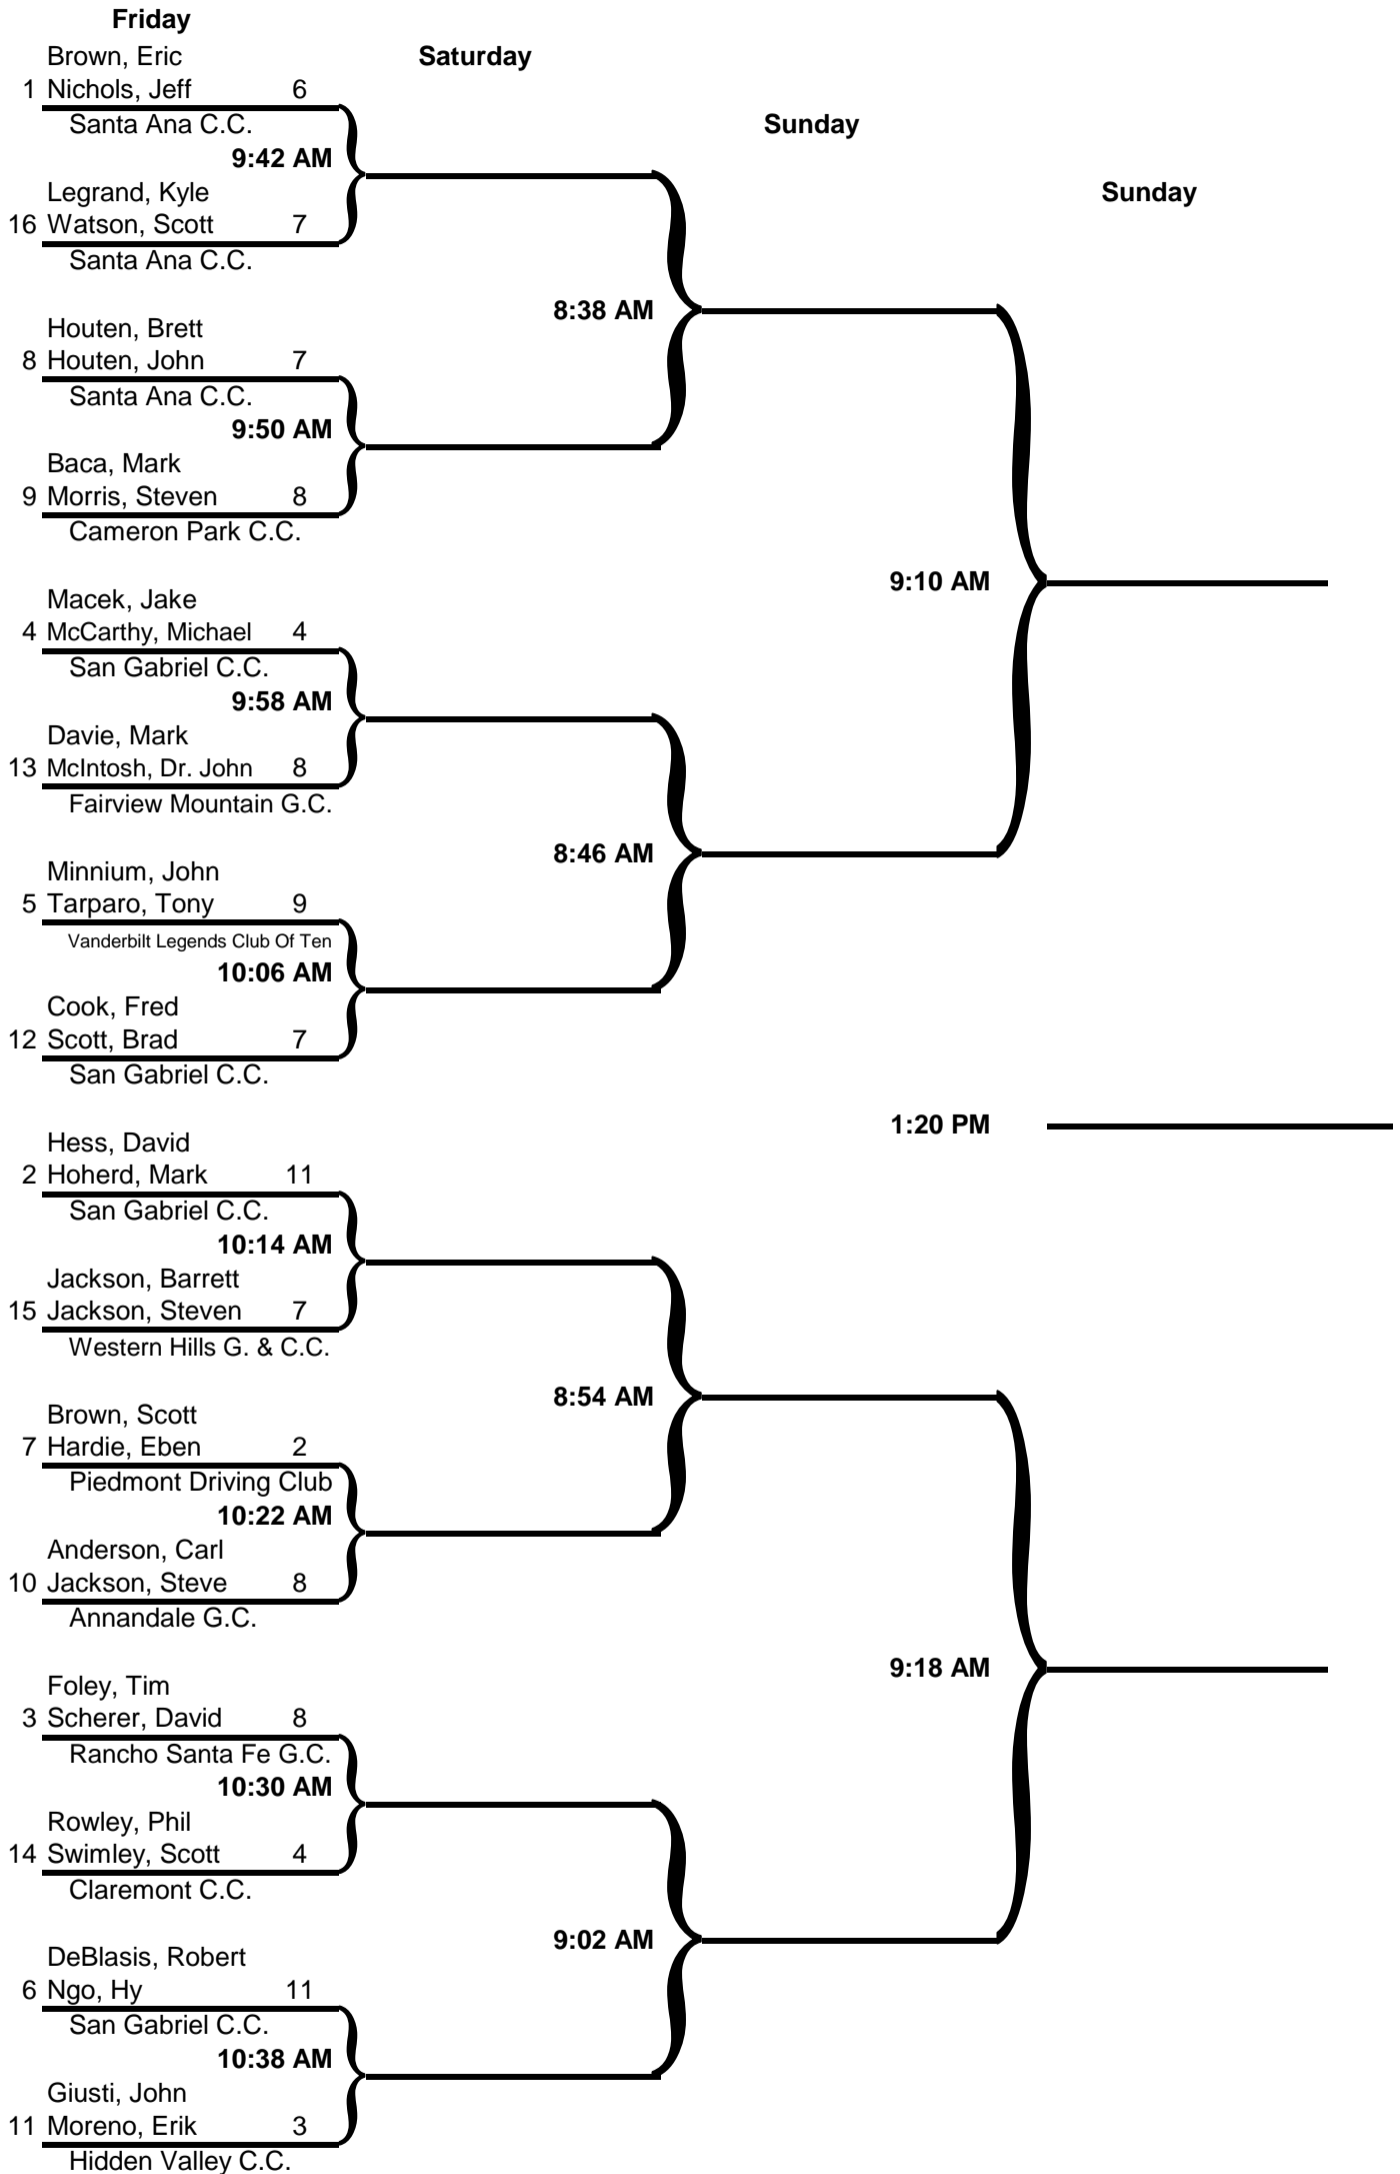

San Gabriel Country Club

2017 Mission Flight

This flight has 4-72s and 12-73s