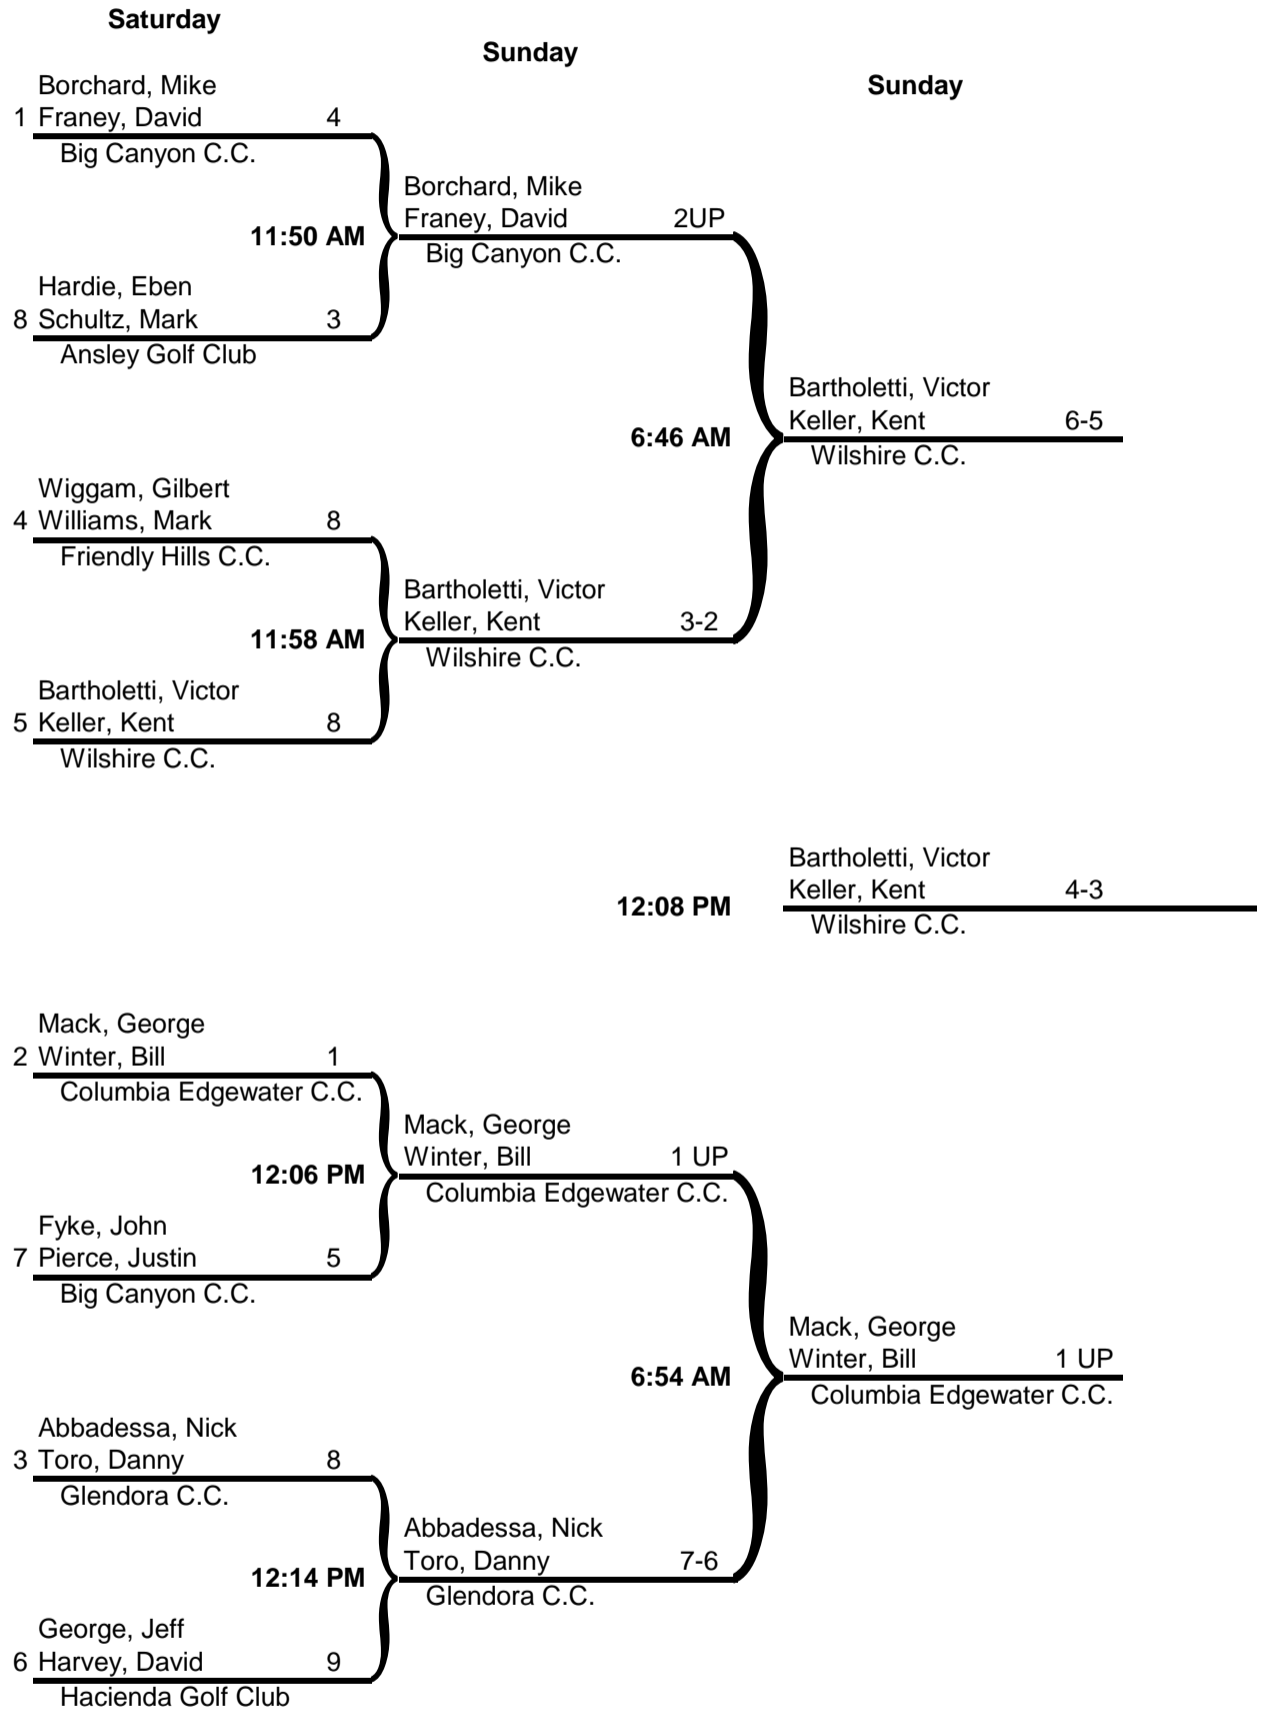

San Gabriel Country Club

2015 Verde Flight

This flight has 8-79s